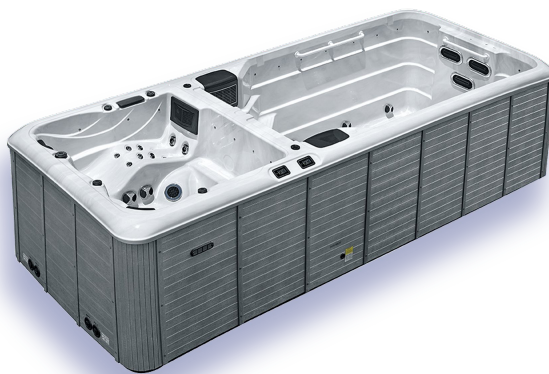

CAESAR

 Bluetooth

KEY FEATURES

People	5
Dimensions	5900 x 2250 x 1500mm
Seat Layout	3 Seats + 1 Lounger
Weight	120kg
Water Capacity	10200 Litres
LED Lighting	Yes
Jets	47
Controls	Gecko K1000
Electrical Supply Required	2 x 32 AMP
Heater	Gecko 3kw
Jet Pumps	2 x 2 HP
Swim Pumps	3 x 3 HP
Circulation Pump	1 x 0.53 HP
Filter Requirements	SS01 x 2

ACRYLIC OPTIONS

Sterling Silver

Side Panel Grey